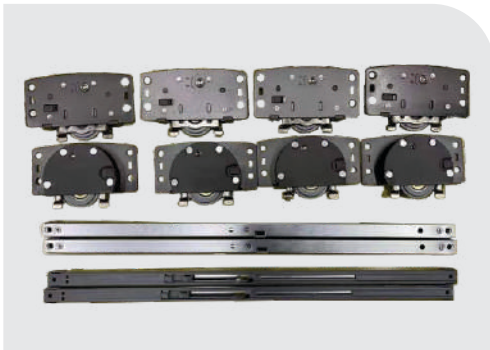

SLIDING WHEEL

Item Code : KLSCPH60

Finish : 60 kg with brush

SLIDING WHEEL

Item Code : KLSCPH40

Finish : 40 kg without brush

SLIDING WHEEL

Item Code : KLSCPH40

Finish : 40 kg with brush

DOUBLE TRACK WHEEL TOP + BOTTOM

Item Code : KLSCPH40

Size : 12 Feet