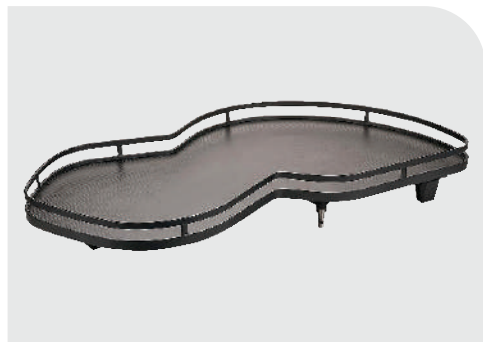

SWING CORNER

KITI® LOCKS

SWING CORNER DARK CHARCOAL GREY

Left

Model No. : KLMSCDGL
Function : Soft close
Finish : Dark grey

Right

Model No. : KLMSCDGR
Function : Soft close
Finish : Dark grey