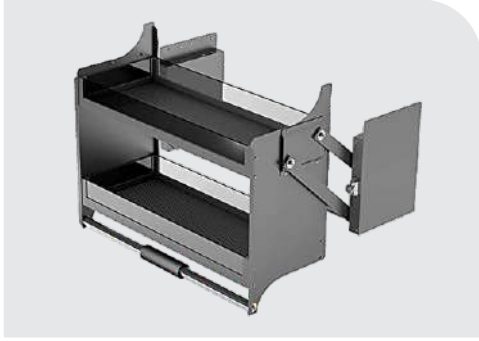

SIDE MOUNTING PULLOUT SATIN

Size : 8"(2 SHELF)
Model No. : KLSPOS8
Finish : Satin

Size : 10"(2 SHELF)
Model No. : KLSPOS10
Finish : Satin

*Perfect Kitchen
For Your
Perfect Homes.*

ELEVATOR PULLDOWN

KITI[®] LOCKS