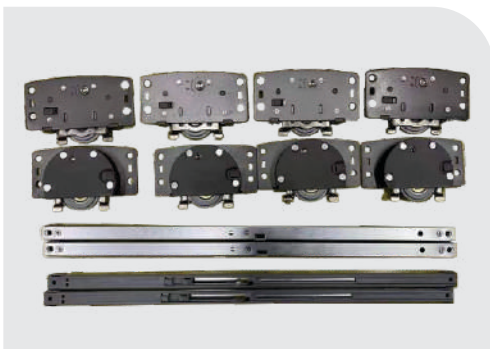

DOUBLE TRACK WHEEL TOP + BOTTOM

Item Code : KLSCPH40

Size : 12 Feet