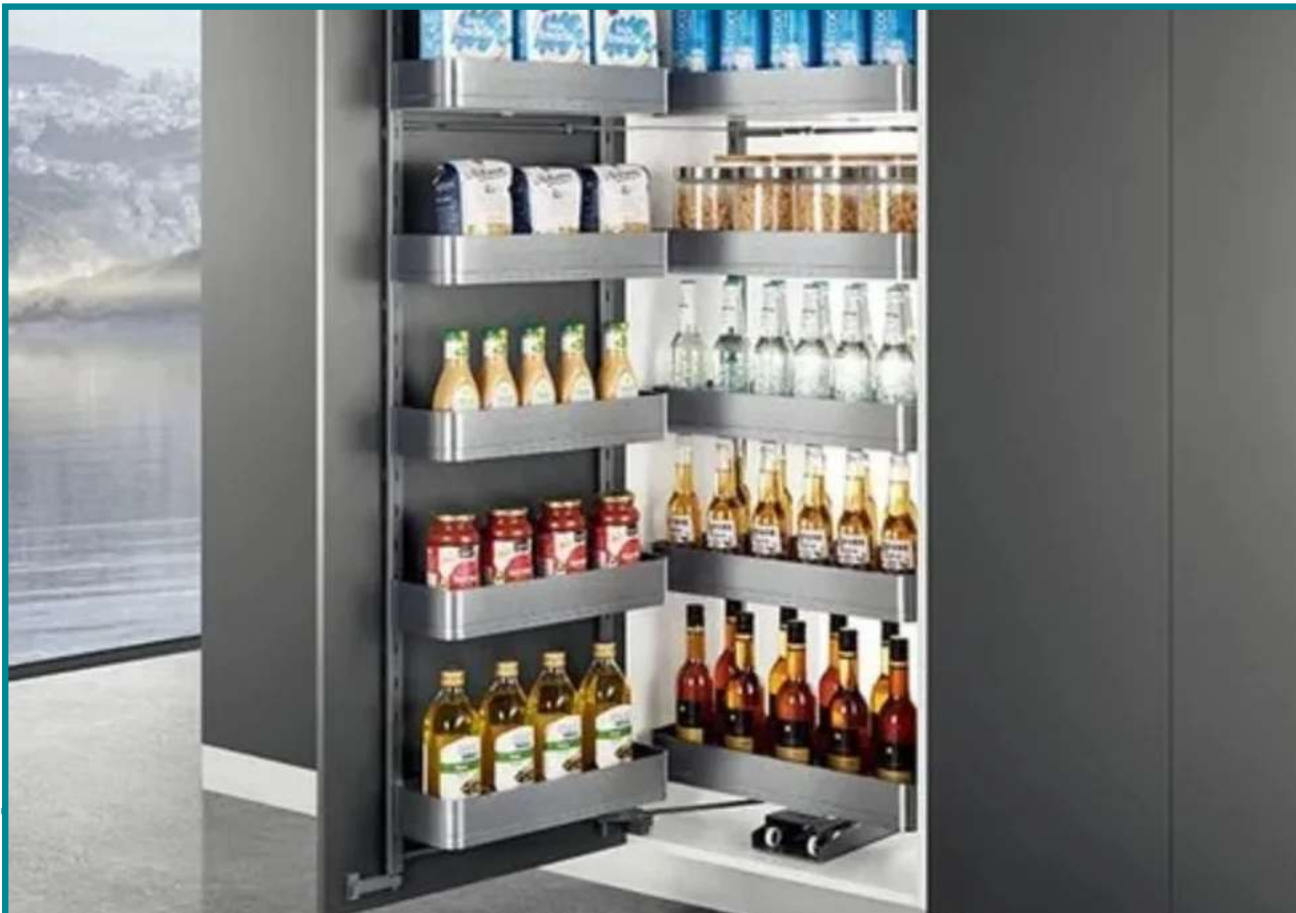

Size : 450mm
Model No. : KLPUG450

Size : 600mm
Model No. : KLPUG600

PANTRY UNIT SATIN - BASKET (6+6)

Size : 450mm
Model No. : KLPUS450

Size : 600mm
Model No. : KLPUS600

DARK GREY UNIVERSAL MAGIC CORNER

Model No. : UNIDGMC
No. Compartement : 4 BASKET
Finish : Dark Grey