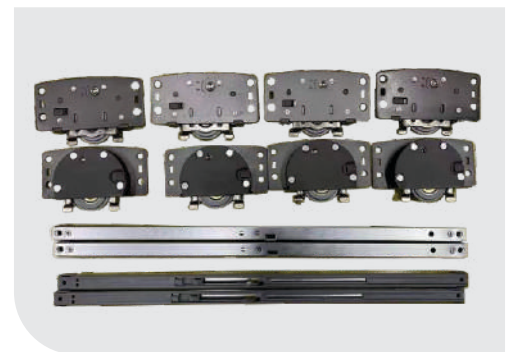

Our **BED FITTINGS**
go the extra mile to
serve you better!

KITI[®] LOCKS

SLIDING WHEEL

Item Code : KLSCPH60

Finish : 60 kg with brush

SLIDING WHEEL

Item Code : KLSCPH40

Finish : 40 kg without brush